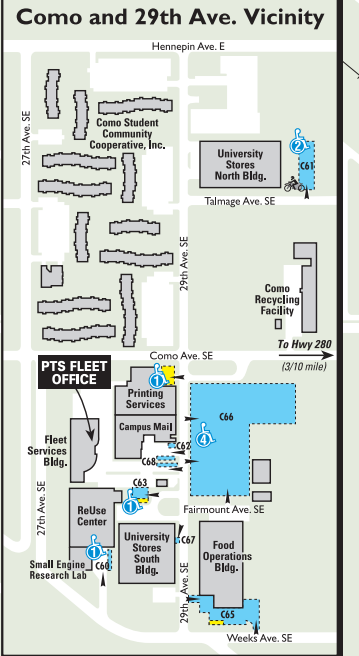

Interession/Breaks/Summer Session

7	8	9	10	11	12	1	2	3	4	5	6	7	8	9	10	
Every 15 min (Monday–Friday)																
Campus Connector – 121																
Every 15 min (Monday–Friday)																
University Ave. Circ. – 122																
Every 15 min (Monday–Friday)																
Stadium Superblock Circulator – 120																
No service																

Find real-time bus tracking at z.umn.edu/nextbus

Cartography by CartoGraphics Incorporated

Washington Ave. Mall, between Pleasant St. and Walnut St., is for Buses and Emergency Vehicles Only.

DOTTED line indicates extended route for weeknight and weekend service

Monday–Friday (Fall/Spring/Finals)

7	8	9	10	11	12	1	2	3	4	5	6	7	8	9	10	11	12	1	2
8:30	Every 5 min														5:30	10	12:15		
Campus Connector – 121																			
Every 10 min (Mon–Wed)																			
University Ave. Circulator – 122																			
Every 10 min (Thurs–Fri)																			
4th Street Circulator – 123																			
Every 10 min (Mon–Wed)																			
Stadium Superblock Circulator – 120																			
No service																			