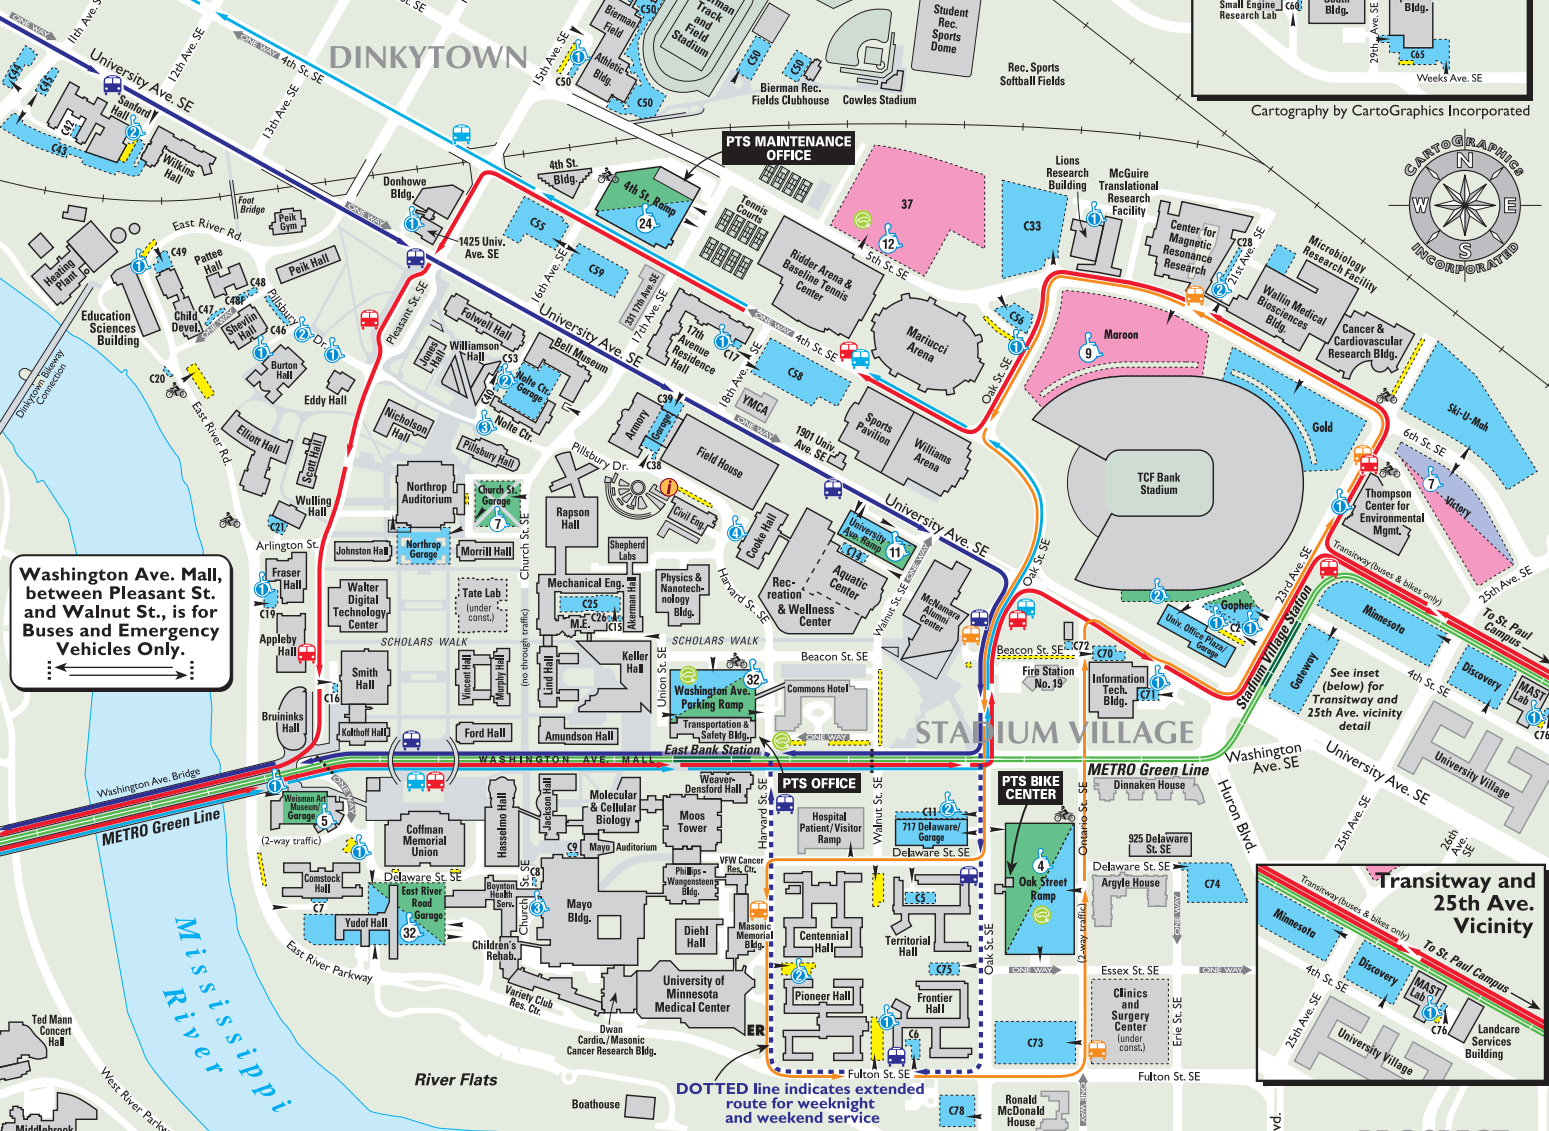

UNIVERSITY OF MINNESOTA MINNEAPOLIS EAST BANK

- Visitor/public parking, hourly rates
 - Visitor/public parking, daily rates
 - U of M meter parking
 - Carpool parking until 9 am
 - Contract parking
 - Facility entrance and/or exit
 - Disability parking area-3 hours free (number indicates capacity)
 - Disability parking area-posted rates apply (number indicates capacity)
 - Electric vehicle charging station
 - Motorcycle contract parking area
 - PTS self-service information
- Campus Shuttle System Routes**
- Stadium Superblock Circulator
 - Campus Connector
 - University Avenue Circulator
 - 4th Street Circulator
- Bus stop (color indicates route)

Interession/Breaks/Summer Session

7	8	9	10	11	12	1	2	3	4	5	6	7	8	9	10	
Every 15 min (Monday–Friday)																
Campus Connector – 121																
Every 15 min (Monday–Friday)																
University Ave. Circ. – 122																
Every 15 min (Monday–Friday)																
Stadium Superblock Circulator – 120																
No service																

Find real-time bus tracking at z.umn.edu/nextbus

Cartography by CartoGraphics Incorporated

Washington Ave. Mall, between Pleasant St. and Walnut St., is for Buses and Emergency Vehicles Only.

DOTTED line indicates extended route for weeknight and weekend service

Monday–Friday (Fall/Spring/Finals)

7	8	9	10	11	12	1	2	3	4	5	6	7	8	9	10	11	12	1	2
8:30	Every 5 min														5:30	10	12:15		
Campus Connector – 121																			
Every 10 min (Mon–Wed)																			
University Ave. Circulator – 122																			
Every 10 min (Thurs–Fri)																			
4th Street Circulator – 123																			
Every 10 min (Mon–Wed)																			
Stadium Superblock Circulator – 120																			
No service																			