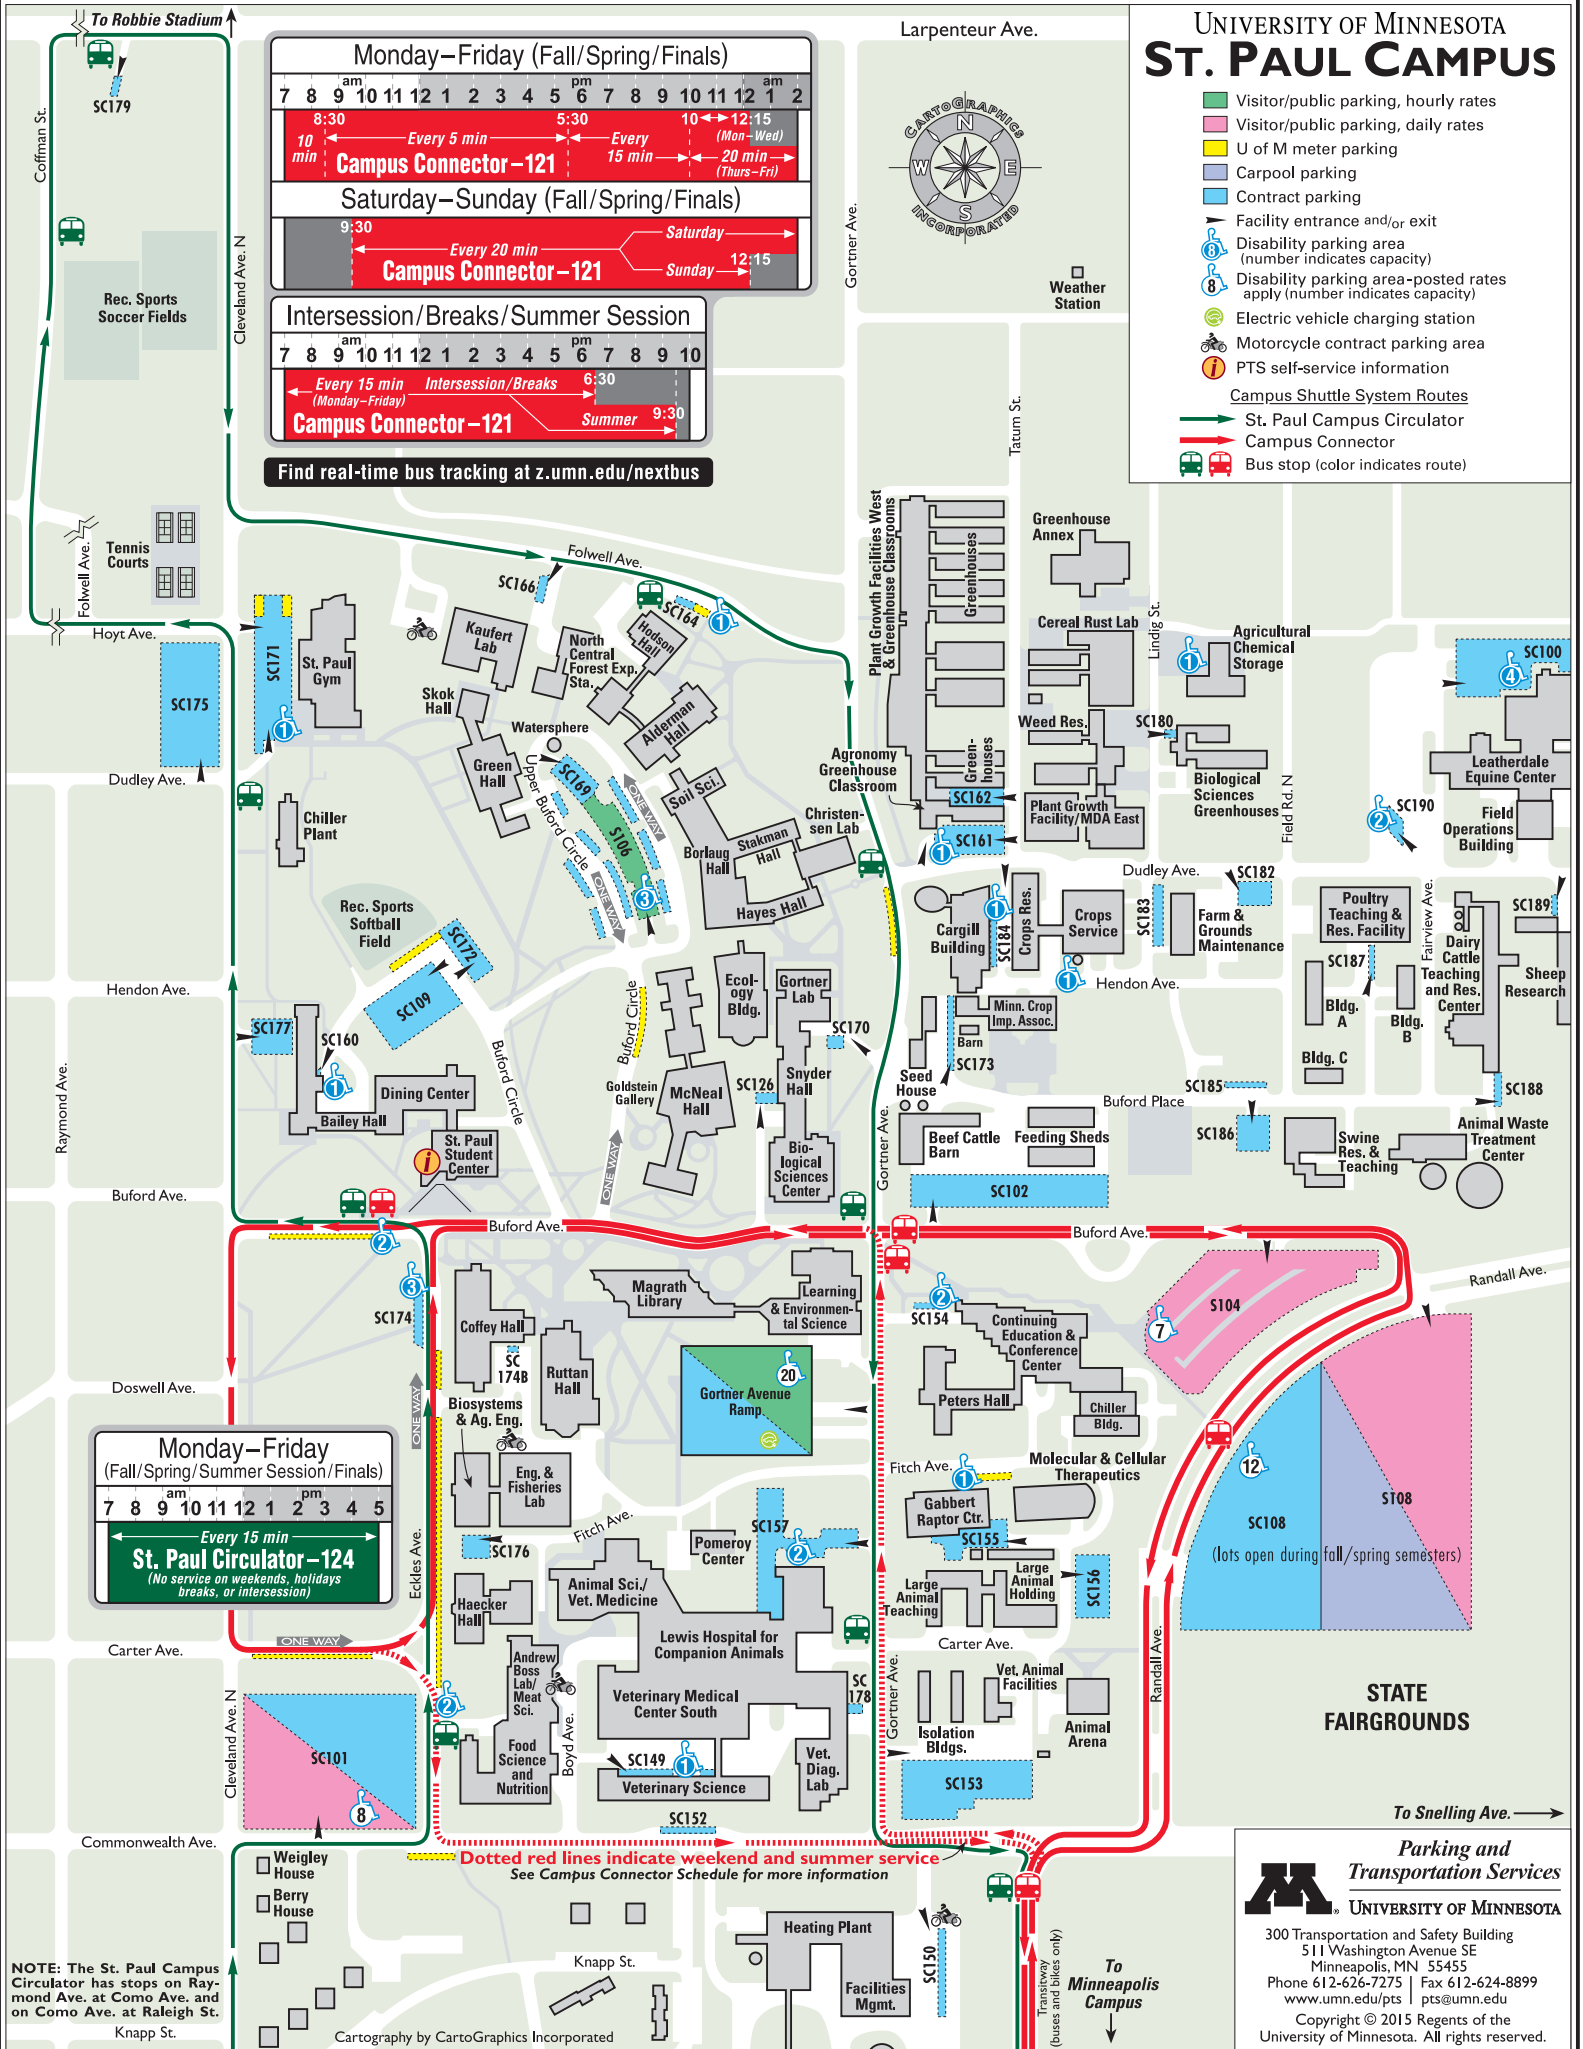

# UNIVERSITY OF MINNESOTA ST. PAUL CAMPUS

- Visitor/public parking, hourly rates
  - Visitor/public parking, daily rates
  - U of M meter parking
  - Carpool parking
  - Contract parking
  - ➔ Facility entrance and/or exit
  - ♿ Disability parking area (number indicates capacity)
  - 8 Disability parking area-posted rates apply (number indicates capacity)
  - ⚡ Electric vehicle charging station
  - 🏍️ Motorcycle contract parking area
  - i PTS self-service information
- Campus Shuttle System Routes**
- ➔ St. Paul Campus Circulator
  - ➔ Campus Connector
  - 🚌 Bus stop (color indicates route)

Monday–Friday (Fall/Spring/Finals)																					
7	8	9	10	11	12	1	2	3	4	5	6	7	8	9	10	11	12	1	2		
8:30														5:30				10		12:15	
Every 5 min														Every 15 min				20 min (Mon–Wed)		20 min (Thurs–Fri)	
Campus Connector –121																					

Find real-time bus tracking at [z.umn.edu/nextbus](http://z.umn.edu/nextbus)

Monday–Friday (Fall/Spring/Summer Session/Finals)																					
7	8	9	10	11	12	1	2	3	4	5	6	7	8	9	10	11	12	1	2		
Every 15 min																					
St. Paul Circulator –124																					
(No service on weekends, holidays, breaks, or interession)																					

Dotted red lines indicate weekend and summer service  
See Campus Connector Schedule for more information

**NOTE:** The St. Paul Campus Circulator has stops on Raymond Ave. at Como Ave. and on Como Ave. at Raleigh St.